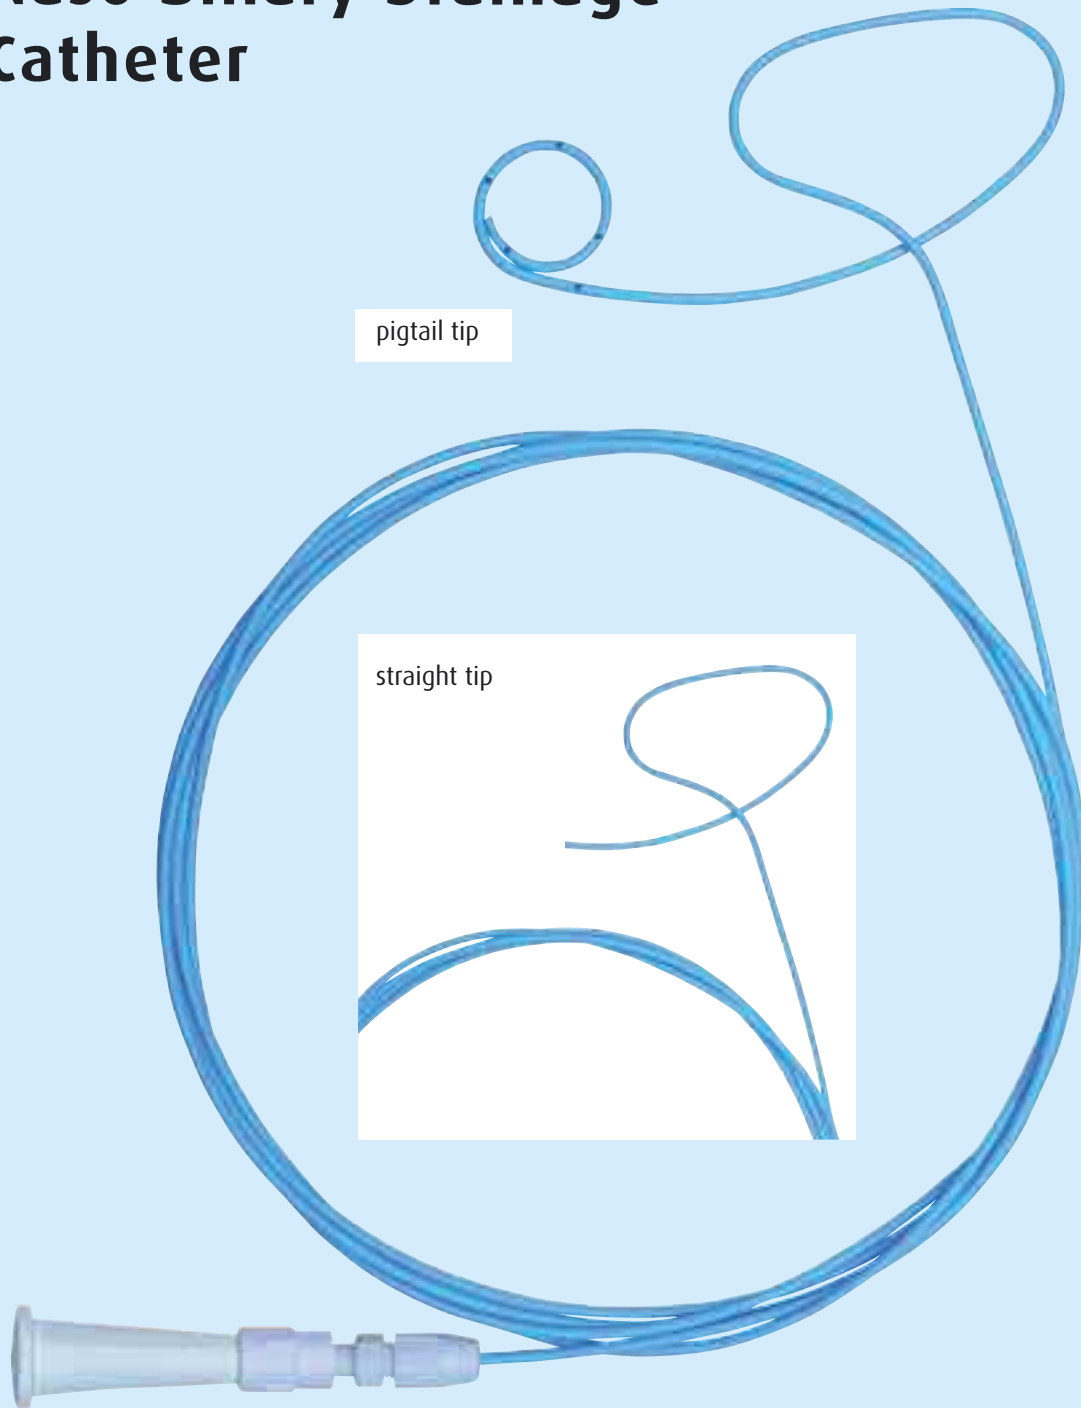

Naso Biliary Drainage Catheter

Art. No.	Size	Length	
NBDC-7-P	7 Fr	220 cm	pigtail tip
NBDC-10-P	10 Fr	220 cm	pigtail tip
NBDC-7-S	7 Fr	220 cm	straight tip
NBDC-10-S	10 Fr	220 cm	straight tip